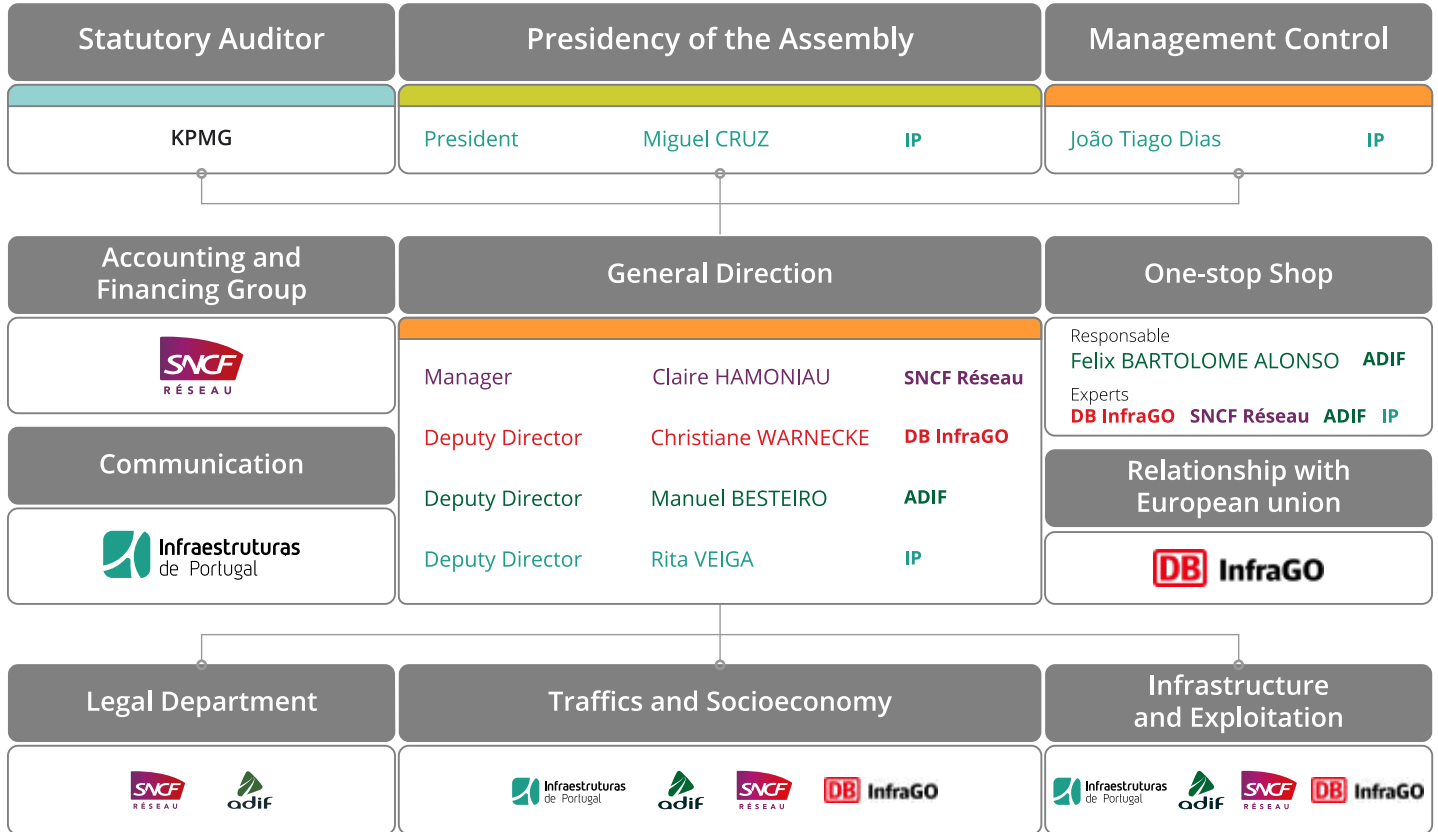

ATLANTIC CORRIDOR FLOW CHART

LEGEND

HEADQUARTERS
Paris

OSS Corridor
Madrid

- DB InfraGO representative
- SNCF Réseau representative
- ADIF representative
- IP representative
- External representative

- Person designated in the statutes of the European Economic Interest Group EEIG-CFM4
- Person appointed by the Assembly upon proposal of the members
- Person appointed by the Assembly upon proposal of the Manager
- Persons acting on behalf of the European Economic Interest Group EEIG-CFM4